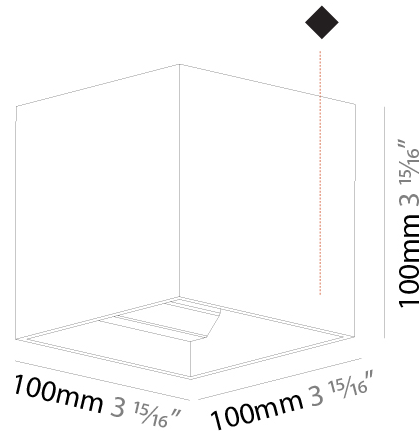

PROJECT
TYPE
SPECIFIER
QUANTITY
DATE

DICE SURFACE

A33252- : A33252-30K-01

base number

1. To build a product code in our configurator select the specify button on the base model # product page
2. To build a manual product code on this datasheet choose from the options listed below in blue font and add the suffix to the base model #

GENERAL

Series: Dice
Partner: Prolicht
Division: Architectural
Installation: Surface
Product Type: Wall Surface
Mounting Location: Wall
Light Distribution: Direct / Indirect

PHYSICAL

Shape: Cube
Length (mm): 100
Length (in): 3 15/16
Width (mm): 100
Width (in): 3 15/16
Height (mm): 100
Height (in): 3 15/16
Weight (kg): 1.423
Weight (lbs): 3.14
Fixture Material: Aluminum

ELECTRICAL

Lamp Type: LED (Zhaga Standard)
Input Wattage (W): 7.7
Total Output Wattage (W): 7
Driver Included: Yes
Driver Location: Integrated
Driver Type: Constant Current
Driver Class: Class 2
Input Voltage (V): 120
Constant Current (MA): 350

LED

Number of LEDs: 1
Color Temperature (°K): 3000
Max. Delivered Lumen (lm): 230
CRI: >90 CRI
Lamp Life (hrs): 50000

OPTICAL

RATINGS AND CERTIFICATIONS

Certified By: Certified for North American Standards
IP rating: IP20