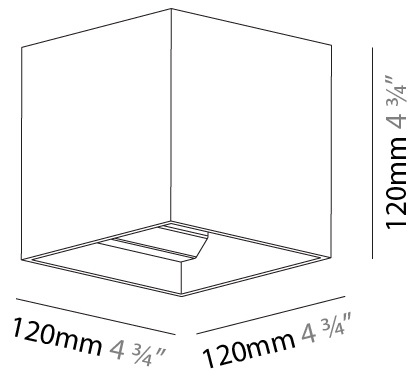

1. To build a product code in our configurator select the specify button on the base model # product page
2. To build a manual product code on this datasheet choose from the options listed below in blue font and add the suffix to the base model #

GENERAL

Series: Dice
Subseries: Dice
Partner: Prolicht
Division: Architectural
Installation: Surface
Product Type: Wall Surface
Mounting Location: Wall
Light Distribution: Direct / Indirect

PHYSICAL

Shape: Cube
Length (mm): 120
Length (in): 4 3/4
Height (mm): 120
Depth (mm): 120
Height (in): 4 3/4
Depth (in): 4 3/4
Weight (kg): 0.909
Weight (lbs): 2.0
Fixture Finish: [SSR / BKV / CWI / CRY / HAB / UFT / ITA / RUA / FTG / MYG / LOD / PUS / FRO / FUP / KIA / POP / BLS / SPG / MEY / GOH / CHC / COM / ABZ / JAG / OBR / MOS / ROR](#)
Fixture Material: Aluminum

ELECTRICAL

Lamp Type: LED (Zhaga Standard)
Input Wattage (W): 7.7
Total Output Wattage (W): 7
Dimming: Non-Dimmable
Driver Included: Yes
Driver Location: Integrated
Driver Type: Constant Current
Driver Class: Class 2
Input Voltage (V): 120
Constant Current (MA): 350
Upon Request: Remote: 0-10Vdc Dimming / Phase Dimming @120Vac only / Non-dimming 120/277Vac

LED

Color Temperature (°K): [2700 / 3000 / 3500 / 4000](#)
Max. Delivered Lumen (lm): 220 / 230 / 235 / 240
CRI: >90 CRI
Efficiency (%): 37
Lamp Life (hrs): 50000

OPTICAL

RATINGS AND CERTIFICATIONS

Certified By: Certified for North American Standards
IP rating: IP20