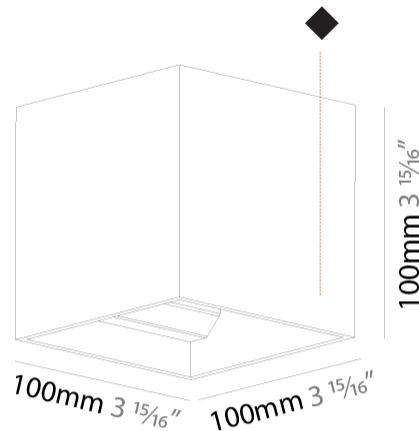

1. To build a product code in our configurator select the specify button on the base model # product page
2. To build a manual product code on this datasheet choose from the options listed below in blue font and add the suffix to the base model #

GENERAL

Series: Dice
Subseries: Dice
Partner: Prolicht
Division: Architectural
Installation: Surface
Product Type: Wall Surface
Mounting Location: Wall
Light Distribution: Direct / Indirect

PHYSICAL

Shape: Cube
Length (mm): 100
Length (in): 3 15/16
Height (mm): 100
Depth (mm): 100
Height (in): 3 15/16
Depth (in): 3 15/16
Weight (kg): 0.647
Weight (lbs): 1.423

Fixture Finish: SSR / BKV / CWI / CRY / HAB / UFT / ITA / RUA / FTG / MYG / LOD / PUS / FRO / FUP / KIA / POP / BLS / SPG / MEY / GOH / CHC / COM / ABZ / JAG / OBR / MOS / ROR
Fixture Material: Aluminum

ELECTRICAL

Lamp Type: LED (Zhaga Standard)
Input Wattage (W): 7.7
Total Output Wattage (W): 7
Dimming: Non-Dimmable
Driver Included: Yes
Driver Location: Integrated
Driver Type: Constant Current
Driver Class: Class 2
Input Voltage (V): 120
Constant Current (MA): 350
Upon Request: Remote: 0-10Vdc Dimming / Phase Dimming @120Vac only / Non-dimming 120/277Vac

LED

Color Temperature (°K): 2700 / 3000 / 3500 / 4000
Max. Delivered Lumen (lm): 220 / 230 / 235 / 240
CRI: >90 CRI
Lamp Life (hrs): 50000

OPTICAL

RATINGS AND CERTIFICATIONS

Certified By: Certified for North American Standards
IP rating: IP20