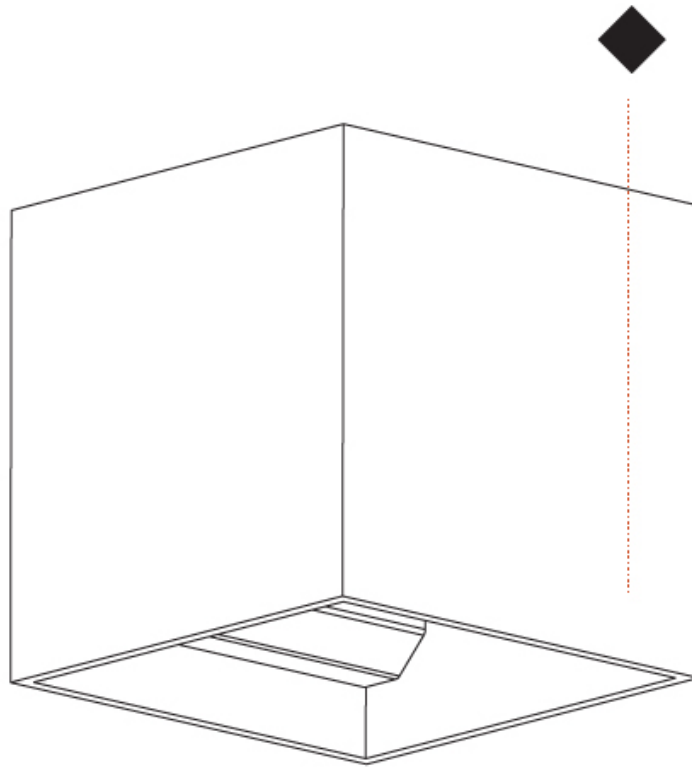

DICE SURFACE

A33255-

PROJECT _____

TYPE _____

SPECIFIER _____

QUANTITY _____

DATE _____

A